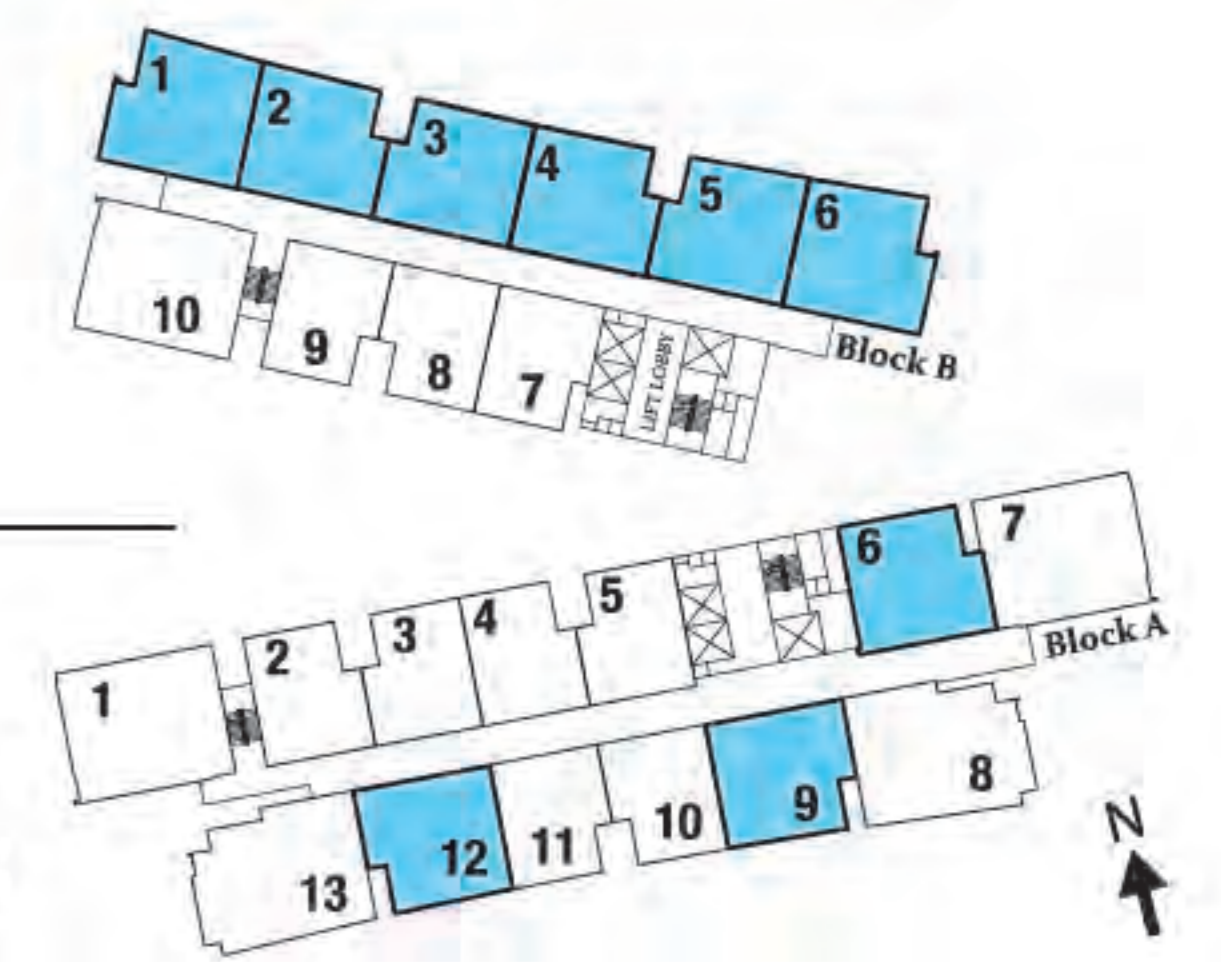

Seating Lounge

Children's Playground

Come Home Every Day To Practical, Cosy Spaces

- From 2 bedrooms & 2 bathrooms
- Built-up from 788 to 1,314 sq. ft.
- Semi-furnished with:
 - > 2-in-1 dryer & washer for every unit
 - > master bathroom equipped with water heater
 - > wall-mounted split air-conditioner (living hall & master bedroom)
 - > built-in kitchen cabinet with hood & hob
- 3-tier security system with CCTV & 24-hour security

Type A
Block A & B

788 & 813 sq. ft.
2 Bedrooms & 2 Bathrooms

Type B
Block A&B

1,034 - 1,099 sq. ft.
3 Bedrooms, 2 Bathrooms

Type Ca
Block A & B

1,254 sq. ft.
3 Bedrooms, 2 Bathrooms
& 1 Yard

Type D
Block A

1,314 sq. ft.
3 Bedrooms, 2 Bathrooms,
1 Study Area & 1 Yard

Centred Around Convenience & Accessibility

Bukit Jelutong - a premier residential enclave in Shah Alam with an upcoming commercial and lifestyle hub. Easily accessible via major highways, the prestigious address is a low-density neighbourhood with ready amenities and comprehensive facilities, perfect as a daily retreat from the hustle and bustle of the city.