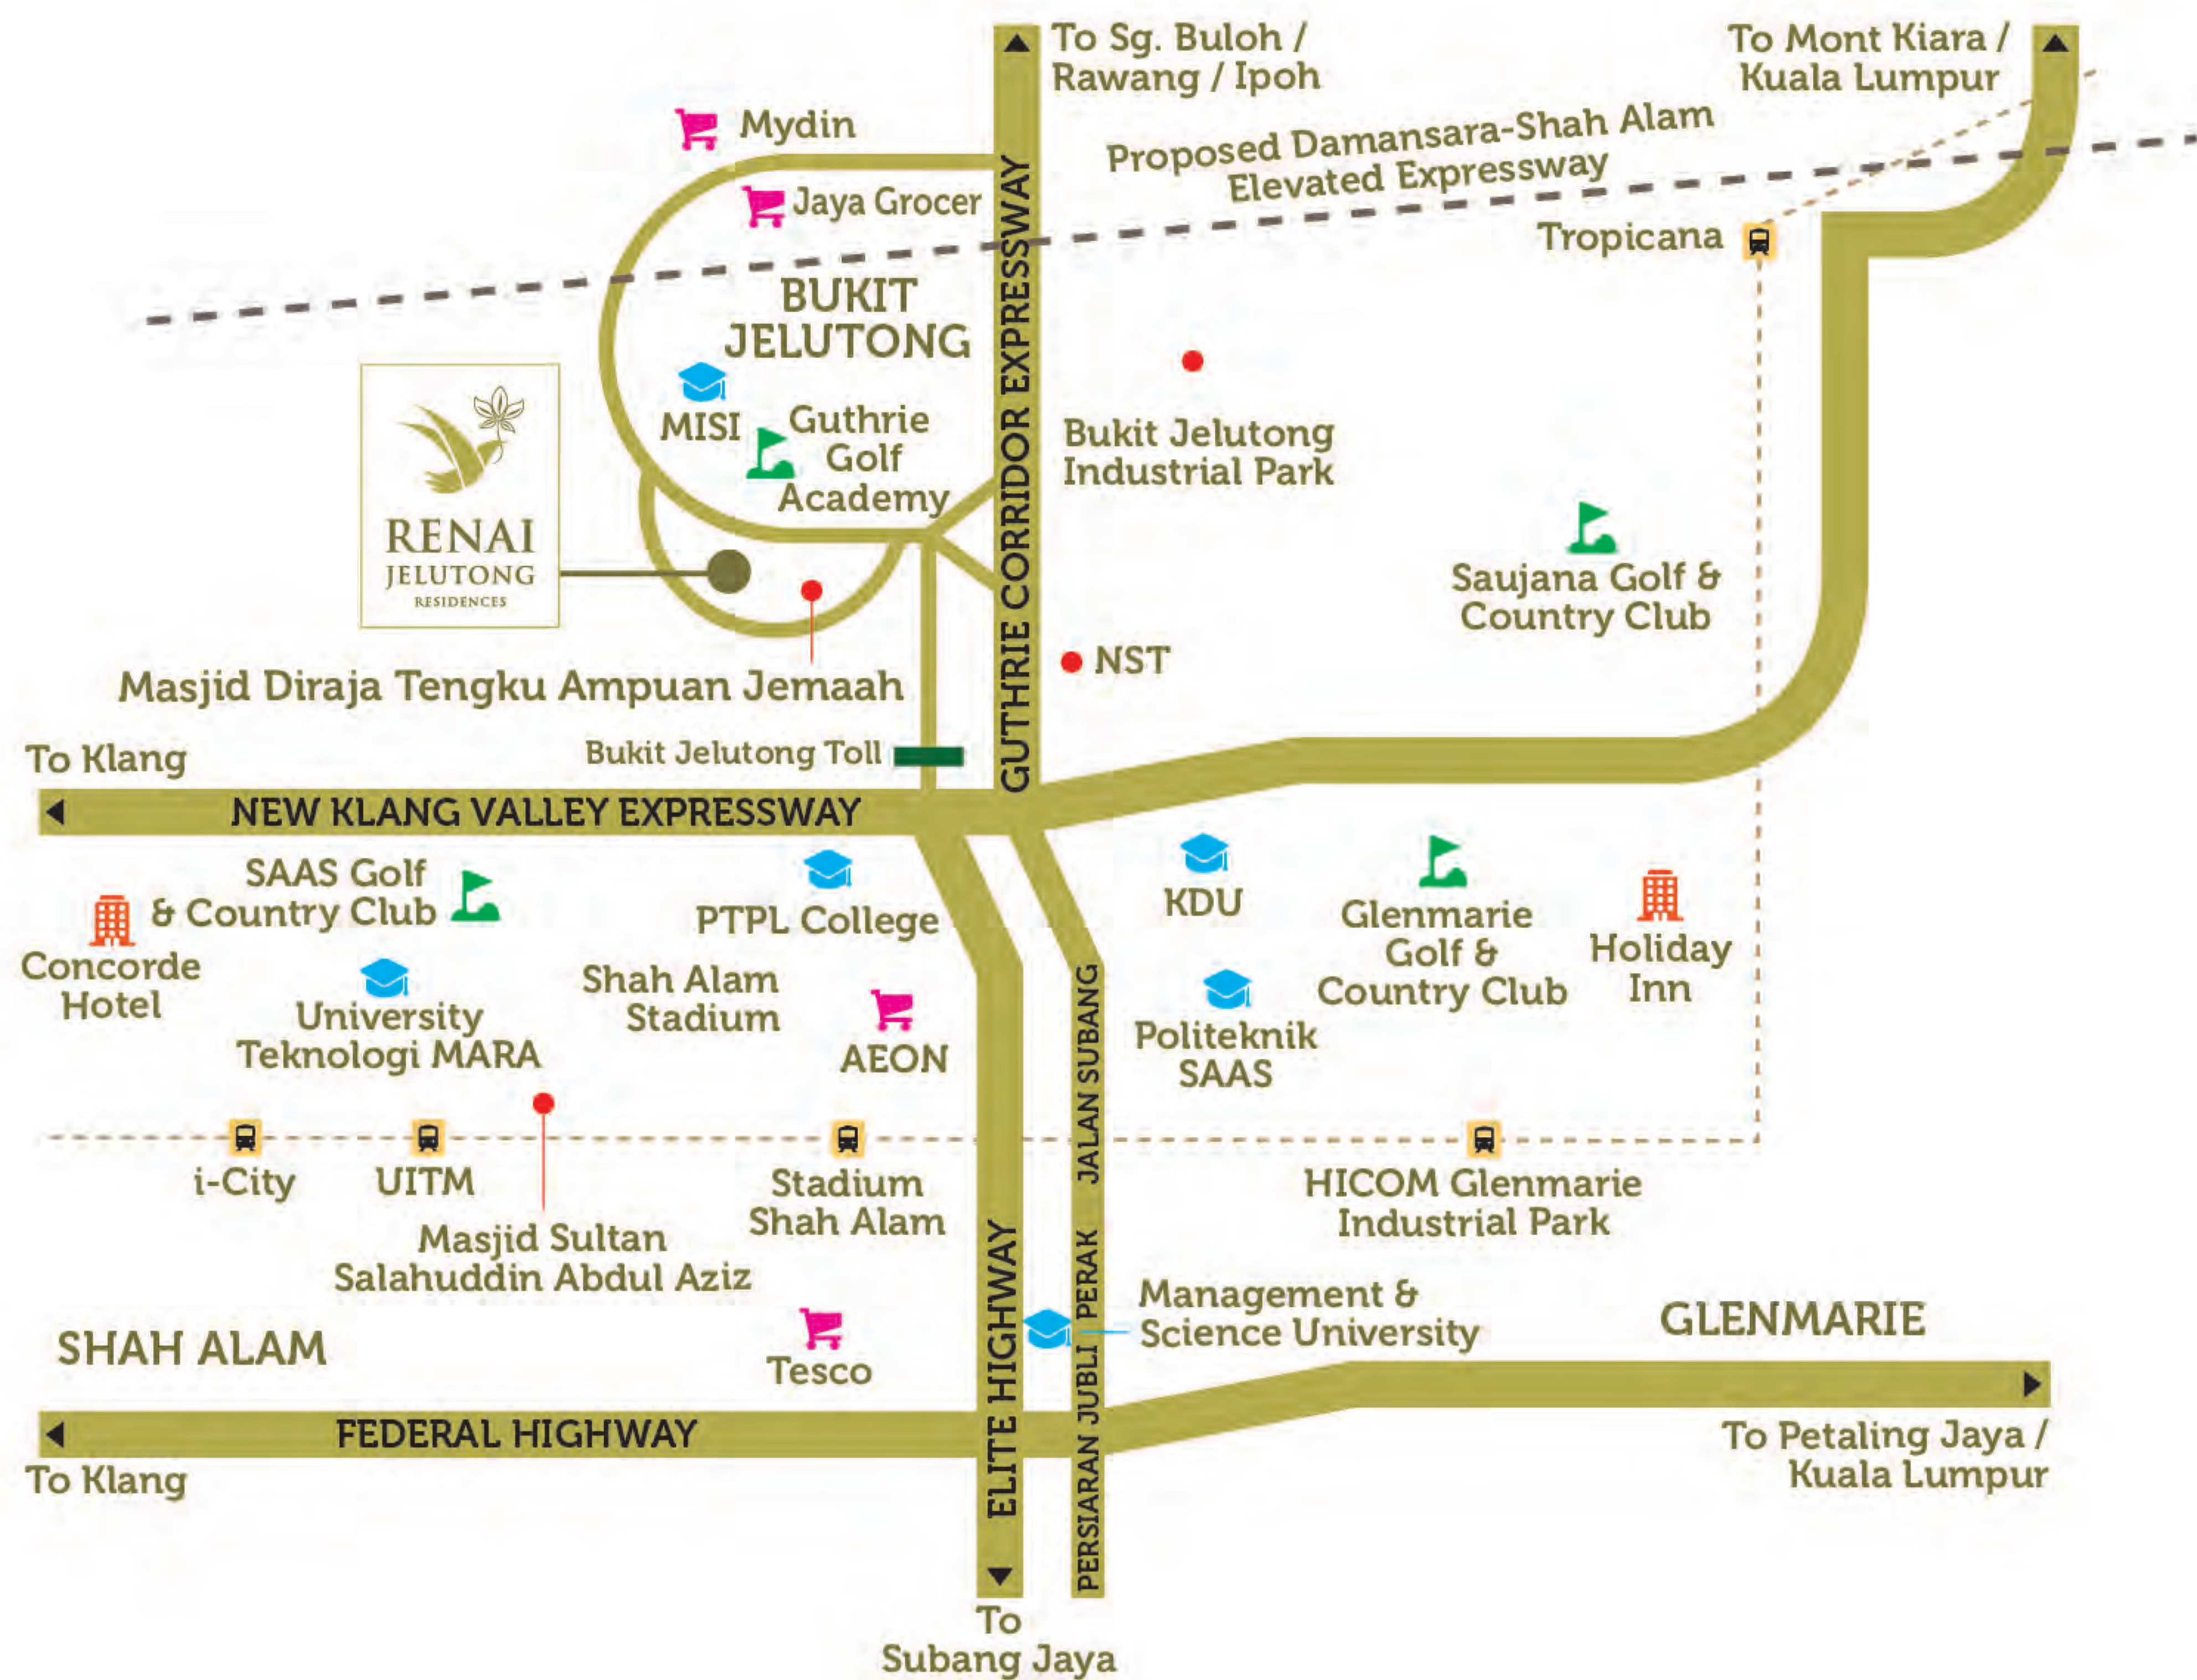

1,314 sq. ft.
3 Bedrooms, 2 Bathrooms,
1 Study Area & 1 Yard

Centred Around Convenience & Accessibility

Bukit Jelutong - a premier residential enclave in Shah Alam with an upcoming commercial and lifestyle hub. Easily accessible via major highways, the prestigious address is a low-density neighbourhood with ready amenities and comprehensive facilities, perfect as a daily retreat from the hustle and bustle of the city.

Schools

SMK Bukit Jelutong
SK Bukit Jelutong
Politeknik Shah Alam
REAL School Cahaya Campus
Sekolah Sri Cahaya
Management & Science University
PTPL College (Shah Alam)

Shopping / Hypermarkets

Plaza Jelutong
Space U8
Giant Shah Alam
Tesco Shah Alam

Medical Centres

KPJ Shah Alam
Darul Ehsan Medical Centre
Sime Darby Healthcare

Golf Courses

Guthrie Golf Academy Pitch & Putt Course
Monterez Golf & Country Club Kayangan Heights
Sultan Salahuddin Abdul Aziz Shah Golf Club
Saujana Golf & Country Club Shah Alam